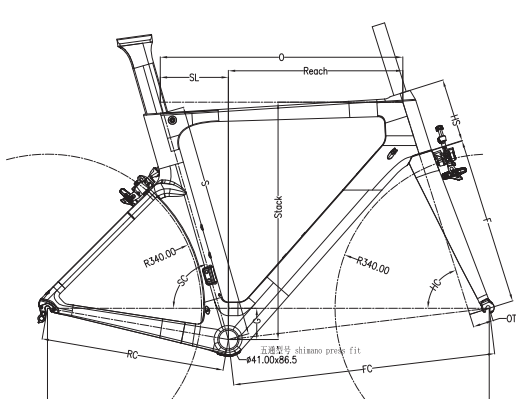

R06 Aero R8050 Di2 22S

Frame	R06 Aero carbon frame 52cm;56cm(UD Matte)	
Fork	FK06 carbon HMF	
Seat Post	SP06 carbon fiber	
Handlebar	HB08 Integrated aero handlebar	
Stem	ST09 Alloy -6 angle;100mm	
Saddle	Road Carbon saddle	
Groupset SHI-MA-NO	Trigger shifter	TS-R8050 Di2 shifter
	Front Derailleur	FD-8050 Di2 Front Derailleur
	Rear Derailleur	RD-8050 Di2 rear Derailleur
	Crank	FC-R8050 50/34T 170mm
	Bottom Bracket	PF30 Press Bottom Bracket
	Cassette	CS-R8050 Cassette 11-25T
	Chain	CN-HG701 11
	Brake	BR-R8050 brakes
Wheelset	Rim	50mm Clincher carbon rim;UD matte
	Hubs	CHOSEN traight pull Light weight
	Spoke	Pillar 1420 Aero straight pull
	Rim Tape	Red color NY tape
	Inner tube	700*25C inner tube
	Tire	KENDA Clincher tire 700*25c
Headset	Hight quality hidden bearing headset	
Bar tape	Black bar tape	
Paddle	Without	
weight	6.8KG	
Warranty	2 year	
Laden weight	115kg	
Price(Exclude shipping)	2099USD	

SIZE	S	SC	SL	O	HS	HC	F	OT	WB	FC	RC	G	Stack	Reach
52	500	74.5	143.2	525	135	72	370	45	973.6	578.6	405	69	516.5	381.8
56	540	73.5	161	545	160	73	370	45	975.2	580.3	405	69	543.2	385

R06 Aero Tiagra 20S

Frame	R06 Aero carbon frame 52cm;56cm(UD Matte)	
Fork	FK06 carbon HMF	
Seat Post	SP06 carbon fiber	
Handlebar	HB08 Integrated aero handlebar	
Stem	ST09 Alloy -6 angle;100mm	
Saddle	Road Carbon saddle	
Groupset SHI-MA-NO	Trigger shifter	TS-R7000 shifter
	Front Derailleur	FD-7000 Front Derailleur
	Rear Derailleur	RD-R7000 Rear Derailleur
	Crank	FC-R7000 50/34T 170mm
	Bottom Bracket	PF30 Press Bottom Bracket
	Cassette	CS-R7000 Cassette 11-25T
	Chain	CN-HG701 11
	Brake	TRP T731
Wheelset	Rim	38mm tubular carbon rim,3K matte
	Hubs	NOVATEC 10S hubs
	Spoke	Pillar 1423 Aero straight pull
	Rim Tape	/
	Inner tube	700*25C inner tube
	Tire	KENDA Clincher tire 700*25c
Headset	Hight quality hidden bearing headset	
Bar tape	Black bar tape	
Paddle	Without	
weight	7.6KG	
Warranty	2 year	
Laden weight	115kg	
Price(Exclude shipping)	899USD	