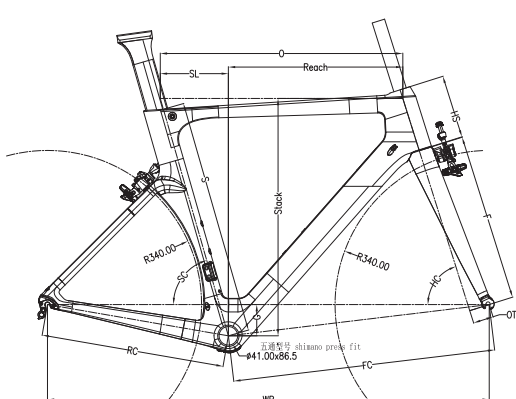

SIZE	S	SC	SL	O	HS	HC	F	OT	WB	FC	RC	G	Stack	Reach
52	500	74.5	143.2	525	135	72	370	45	973.6	578.6	405	69	516.5	381.8
56	540	73.5	161	545	160	73	370	45	975.2	580.3	405	69	543.2	385

R06 Aero Tiagra 20S

Frame	R06 Aero carbon frame 52cm;56cm(UD Matte)	
Fork	FK06 carbon HMF	
Seat Post	SP06 carbon fiber	
Handlebar	HB08 Integrated aero handlebar	
Stem	ST09 Alloy -6 angle;100mm	
Saddle	Road Carbon saddle	
Groupset SHI-MA-NO	Trigger shifter	TS-R7000 shifter
	Front Derailleur	FD-7000 Front Derailleur
	Rear Derailleur	RD-R7000 Rear Derailleur
	Crank	FC-R7000 50/34T 170mm
	Bottom Bracket	PF30 Press Bottom Bracket
	Cassette	CS-R7000 Cassette 11-25T
	Chain	CN-HG701 11
	Brake	TRP T731
Wheelset	Rim	38mm tubular carbon rim,3K matte
	Hubs	NOVATEC 10S hubs
	Spoke	Pillar 1423 Aero straight pull
	Rim Tape	/
	Inner tube	700*25C inner tube
	Tire	KENDA Clincher tire 700*25c
Headset	Hight quality hidden bearing headset	
Bar tape	Black bar tape	
Paddle	Without	
weight	7.6KG	
Warranty	2 year	
Laden weight	115kg	
Price(Exclude shipping)	899USD	