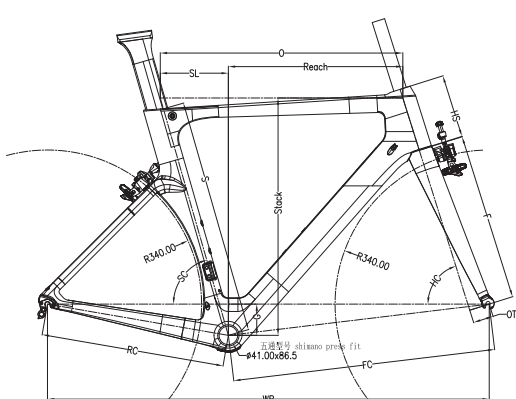

SIZE	S	SC	SL	O	HS	HC	F	OT	WB	FC	RC	G	Stack	Reach
52	500	74.5	143.2	525	135	72	370	45	973.6	578.6	405	69	516.5	381.8
56	540	73.5	161	545	160	73	370	45	975.2	580.3	405	69	543.2	385

R06 Aero Tiagra 20S

Frame	R06 Aero carbon frame 52cm;56cm(UD Matte)	
Fork	FK06 carbon HMF	
Seat Post	SP06 carbon fiber	
Handlebar	HB08 Integrated aero handlebar	
Stem	ST09 Alloy -6 angle;100mm	
Saddle	Road Carbon saddle	
Groupset SHI-MA-NO	Trigger shifter	TS-R7000 shifter
	Front Derailleur	FD-7000 Front Derailleur
	Rear Derailleur	RD-R7000 Rear Derailleur
	Crank	FC-R7000 50/34T 170mm
	Bottom Bracket	PF30 Press Bottom Bracket
	Cassette	CS-R7000 Cassette 11-25T
	Chain	CN-HG701 11
	Brake	TRP T731
Wheelset	Rim	38mm tubular carbon rim,3K matte
	Hubs	NOVATEC 10S hubs
	Spoke	Pillar 1423 Aero straight pull
	Rim Tape	/
	Inner tube	700*25C inner tube
	Tire	KENDA Clincher tire 700*25c
Headset	Hight quality hidden bearing headset	
Bar tape	Black bar tape	
Paddle	Without	
weight	7.6KG	
Warranty	2 year	
Laden weight	115kg	
Price(Exclude shipping)	899USD	