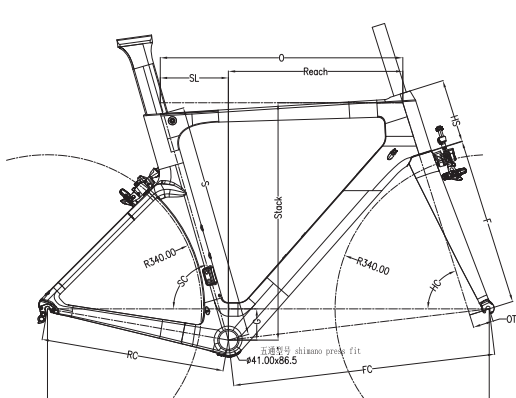

SIZE	S	SC	SL	O	HS	HC	F	OT	WB	FC	RC	G	Stack	Reach
52	500	74.5	143.2	525	135	72	370	45	973.6	578.6	405	69	516.5	381.8
56	540	73.5	161	545	160	73	370	45	975.2	580.3	405	69	543.2	385

R06 Aero R7000 22S

Frame	R06 Aero carbon frame 52cm;56cm(UD Matte)	
Fork	FK06 carbon HMF	
Seat Post	SP06 carbon fiber	
Handlebar	HB08 Integrated aero handlebar	
Stem	ST09 Alloy -6 angle;100mm	
Saddle	Road Carbon saddle	
Groupset SHI-MA-NO	Trigger shifter	TS-R7000 shifter
	Front Derailleur	FD-7000 Front Derailleur
	Rear Derailleur	RD-R7000 Rear Derailleur
	Crank	FC-R7000 50/34T 170mm
	Bottom Bracket	PF30 Press Bottom Bracket
	Cassette	CS-R7000 Cassette 11-25T
	Chain	CN-HG701 11
	Brake	TRP T731
Wheelset	Rim	38mm tubular carbon rim,3K matte
	Hubs	NOVATEC 10S hubs
	Spoke	Pillar 1423 Aero straight pull
	Rim Tape	/
	Inner tube	700*25C inner tube
	Tire	KENDA Clincher tire 700*25c
Headset	Hight quality hidden bearing headset	
Bar tape	Black bar tape	
Paddle	Without	
weight	7.3KG	
Warranty	2 year	
Laden weight	115kg	
Price(Exclude shipping)	999USD